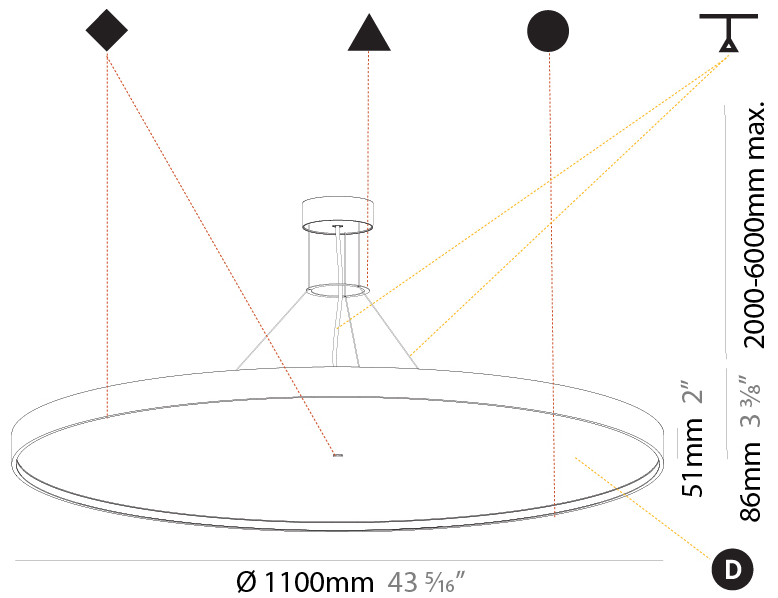

GENERAL

Series: Sign Diva
Subseries: Sign Diva Korona
Partner: Prolicht
Division: Architectural
Installation: Suspension
Product Type: Pendant
Mounting Location: Ceiling
Light Distribution: Direct / Indirect

PHYSICAL

Shape: Round
Diameter (mm): 1100
Diameter (in): 43 ⁵/₁₆"
Height (mm): 86
Height (in): 3 ³/₈"
Max. Overall Height (mm): 2086
Max. Overall Height (in): 82 ¹/₈"
Weight (kg): 21.027
Weight (lbs): 46.36
Diffuser: PMMA - Opal / Micro-Prism / Sparkling Secret / Vintage Industrial
Fixture Finish: SSR / BKV / CWI / CRY / HAB / UFT / ITA / RUA / FTG / MYG / LOD / PUS / FRO / FUP / KIA / POP / BLS / SPG / MEY / GOH / CHC / COM / ABZ / JAG / OBR / MOS / ROR
Fixture Material: PMMA / Extruded Aluminum / Steel
Cable Details: 2000mm or 6000mm Transparent Cable

ELECTRICAL

Lamp Type: LED (Zhaga Standard)
Input Wattage (W): 170
Total Output Wattage (W): 135 / 24
Dimming: Tri-Mode (Non-Dimming and Phase Dimming (120Vac only) and 0-10V Dimming)
Driver Included: Yes
Driver Location: Integrated
Driver Type: Constant Current - Universal
Driver Class: Class 2
Input Voltage (V): 120 - 277
Constant Current (MA): 600 / 350

LED

Color Temperature (°K): 2700 / 3000 / 3500 / 4000
Max. Delivered Lumen (lm): 17378 / 18180 / 20741 / 21164
Nominal Lumen (lm): 22701 / 23749 / 27094 / 27647
CRI: >90 CRI
Lamp Life (hrs): 50000

OPTICAL

RATINGS AND CERTIFICATIONS

Certified By: Certified for North American Standards
IP rating: IP20