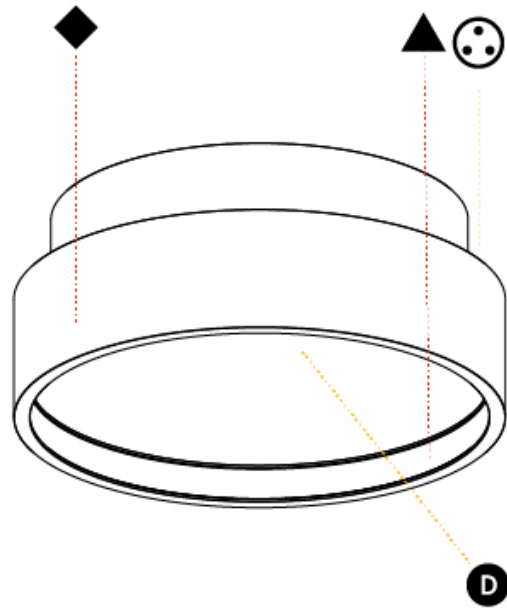

SIGN DIVA KORONA SURFACE

A3D095-

PROJECT	_____
TYPE	_____
SPECIFIER	_____
QUANTITY	_____
DATE	_____