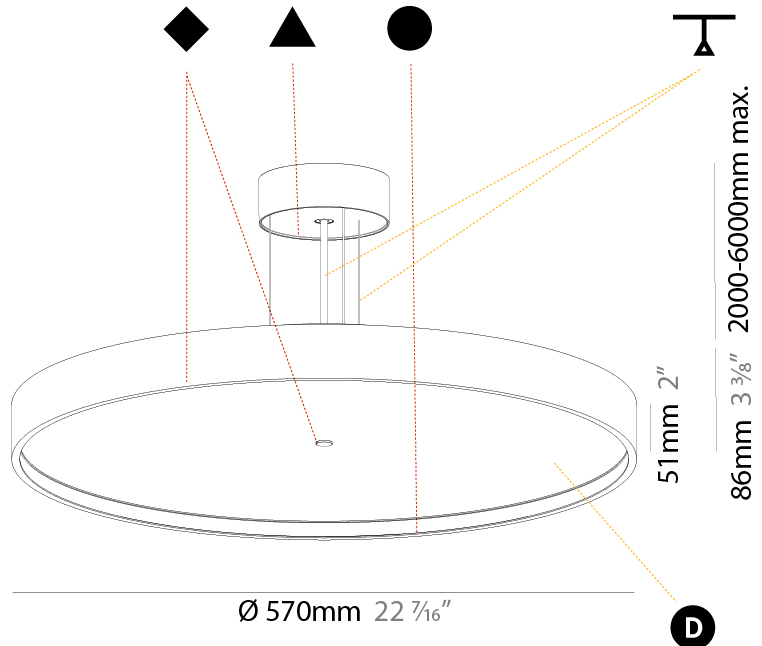

GENERAL

Series: Sign Diva
Subseries: Sign Diva Korona
Partner: Prolicht
Division: Architectural
Installation: Suspension
Product Type: Pendant
Mounting Location: Ceiling
Light Distribution: Direct / Indirect

PHYSICAL

Shape: Round
Diameter (mm): 570
Diameter (in): 22 7/16
Height (mm): 86
Height (in): 3 3/8
Weight (kg): 8.812
Weight (lbs): 19.43
Diffuser: PMMA - Opal / Micro-Prism / Sparkling Secret / Vintage Industrial
Fixture Finish: SSR / BKV / CWI / CRY / HAB / UFT / ITA / RUA / FTG / MYG / LOD / PUS / FRO / FUP / KIA / POP / BLS / SPG / MEY / GOH / CHC / COM / ABZ / JAG / OBR / MOS / ROR
Fixture Material: PMMA / Extruded Aluminum / Steel
Cable Details: 2000mm/78 3/4" or 6000mm/236 1/4" Transparent Cable

ELECTRICAL

Lamp Type: LED (Zhaga Standard)
Input Wattage (W): 67
Total Output Wattage (W): 60.9
Dimming: Tri-Mode (Non-Dimming and Phase Dimming (120Vac only) and 0-10V Dimming)
Driver Included: Yes
Driver Location: Integrated
Driver Type: Constant Current - Universal
Driver Class: Class 2
Input Voltage (V): 120 - 277
Constant Current (MA): 350

LED

Color Temperature (°K): 2700 / 3000 / 3500 / 4000
Max. Delivered Lumen (lm): 6632 / 6728 / 6812 / 6951
Nominal Lumen (lm): 9097 / 9229 / 9344 / 9535
CRI: >90 CRI
Lamp Life (hrs): 50000

OPTICAL

RATINGS AND CERTIFICATIONS

Certified By: Certified for North American Standards
IP rating: IP20