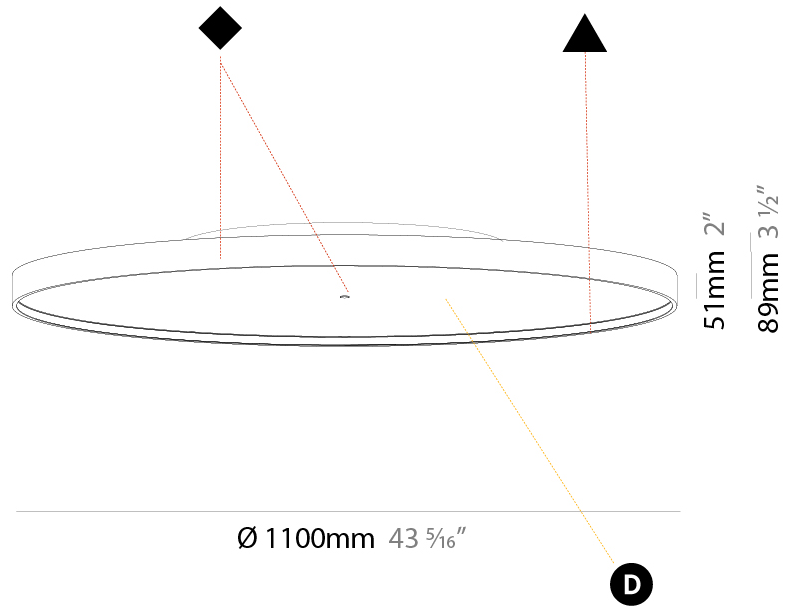

GENERAL

Series: Sign Diva
Subseries: Sign Diva Korona
Partner: Prolicht
Division: Architectural
Installation: Surface
Product Type: Ceiling Surface
Mounting Location: Ceiling
Light Distribution: Direct

PHYSICAL

Shape: Round
Diameter (mm): 1100
Diameter (in): 43 5/16
Height (mm): 89
Height (in): 3 1/2
Weight (kg): 18.835
Weight (lbs): 41.524
Diffuser: PMMA - Opal/Micro-Prism/Sparkling Secret/Vintage Industrial
Fixture Finish: SSR / BKV / CWI / CRY / HAB / UFT / ITA / RUA / FTG / MYG / LOD / PUS / FRO / FUP / KIA / POP / BLS / SPG / MEY / GOH / CHC / COM / ABZ / JAG / OBR / MOS / ROR
Fixture Material: PMMA / Extruded Aluminum / Steel

ELECTRICAL

Lamp Type: LED (Zhaga Standard)
Input Wattage (W): 169.4
Total Output Wattage (W): 134
Dimming: Tri-Mode (Non-Dimming and Phase Dimming (120Vac only) and 0-10V Dimming)
Driver Included: Yes
Driver Location: Integrated
Driver Type: Constant Current - Universal
Driver Class: Class 2
Input Voltage (V): 120 - 277
Constant Current (mA): 600

LED

Color Temperature (°K): 3000 / 3500 / 4000
Max. Delivered Lumen (lm): 19520 / 19933 / 20340
CRI: >90 CRI
Lamp Life (hrs): 50000

OPTICAL

RATINGS AND CERTIFICATIONS

Certified By: Certified for North American Standards
IP rating: IP20