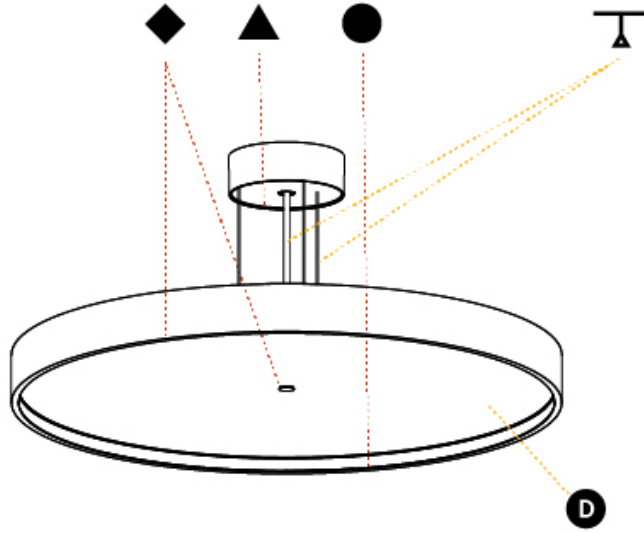

SIGN DIVA KORONA SUSPENSION

A300014-

PROJECT
TYPE
SPECIFIER
QUANTITY
DATE

A