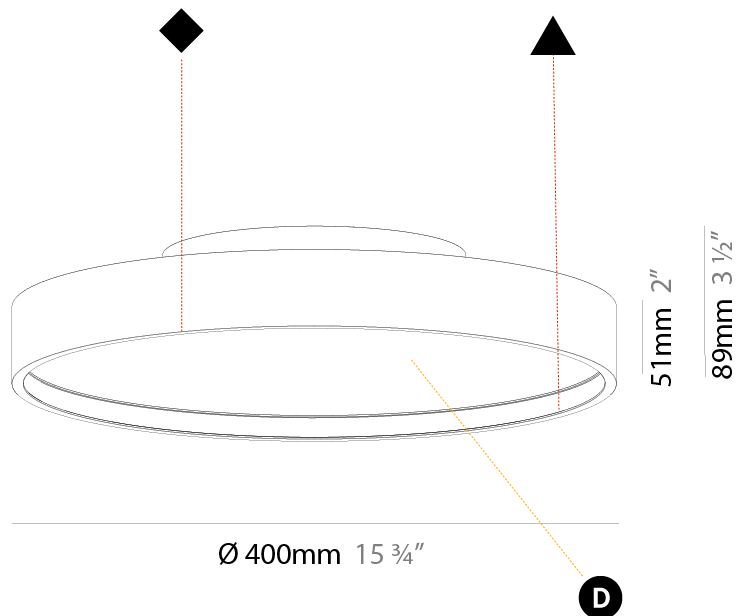

GENERAL

Series: Sign Diva
Subseries: Sign Diva Korona
Partner: Prolicht
Division: Architectural
Installation: Surface
Product Type: Ceiling Surface
Mounting Location: Ceiling
Light Distribution: Direct

PHYSICAL

Shape: Round
Diameter (mm): 400
Diameter (in): 15 3/4
Height (mm): 89
Height (in): 3 1/2
Weight (kg): 2.636
Weight (lbs): 5.811
Diffuser: PMMA - Opal/Micro-Prism/Sparkling Secret/Vintage Industrial
Fixture Finish: SSR / BKV / CWI / CRY / HAB / UFT / ITA / RUA / FTG / MYG / LOD / PUS / FRO / FUP / KIA / POP / BLS / SPG / MEY / GOH / CHC / COM / ABZ / JAG / OBR / MOS / ROR
Fixture Material: PMMA / Extruded Aluminum / Steel

ELECTRICAL

Lamp Type: LED (Zhaga Standard)
Input Wattage (W): 19.8
Total Output Wattage (W): 16
Dimming: Tri-Mode (Non-Dimming and Phase Dimming (120Vac only) and 0-10V Dimming)
Driver Included: Yes
Driver Location: Integrated
Driver Type: Constant Current - Universal
Driver Class: Class 2
Input Voltage (V): 120 - 277
Constant Current (MA): 500

LED

Color Temperature (°K): 3000 / 3500 / 4000
Max. Delivered Lumen (lm): 2260 / 2293 / 2340
CRI: >90 CRI
Lamp Life (hrs): 50000

OPTICAL

RATINGS AND CERTIFICATIONS

Certified By: Certified for North American Standards
IP rating: IP20