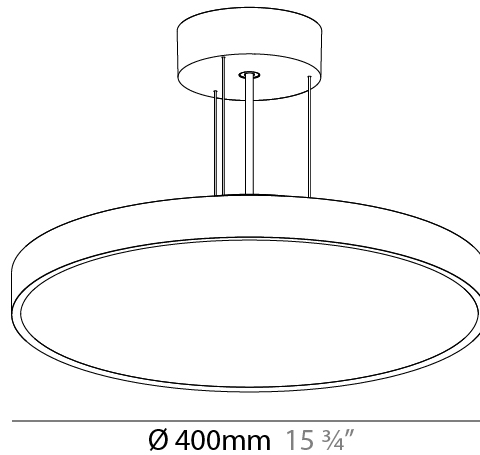

GENERAL

Series: Sign Diva
Subseries: Sign Diva Korona
Partner: Prolicht
Division: Architectural
Installation: Suspension
Product Type: Pendant
Mounting Location: Ceiling
Light Distribution: Direct / Indirect

PHYSICAL

Shape: Round
Diameter (mm): 400
Diameter (in): 15 3/4
Height (mm): 86
Height (in): 3 3/8
Weight (kg): 3.728
Weight (lbs): 8.22
Diffuser: PMMA - Opal / Micro-Prism / Sparkling Secret / Vintage Industrial
Fixture Finish: SSR / BKV / CWI / CRY / HAB / UFT / ITA / RUA / FTG / MYG / LOD / PUS / FRO / FUP / KIA / POP / BLS / SPG / MEY / GOH / CHC / COM / ABZ / JAG / OBR / MOS / ROR
Fixture Material: PMMA / Extruded Aluminum / Steel
Cable Details: 2000mm/78 3/4" or 6000mm/236 1/4" Transparent Cable

ELECTRICAL

Lamp Type: LED (Zhaga Standard)
Input Wattage (W): 31.1
Total Output Wattage (W): 18 / 13
Dimming: Tri-Mode (Non-Dimming and Phase Dimming (120Vac only) and 0-10V Dimming)
Driver Included: Yes
Driver Location: Integrated
Driver Type: Constant Current - Universal
Driver Class: Class 2
Input Voltage (V): 120 - 277
Constant Current (MA): 500 / 350

LED

Color Temperature (°K): 2700 / 3000 / 3500 / 4000
Max. Delivered Lumen (lm): 3049 / 2651 / 2681 / 2736
Nominal Lumen (lm): 4182 / 4142 / 4189 / 4275
CRI: >90 CRI
Lamp Life (hrs): 50000

OPTICAL

RATINGS AND CERTIFICATIONS

Certified By: Certified for North American Standards
IP rating: IP20

51mm 2"
86mm 3 3/8"   2000-6000mm max.