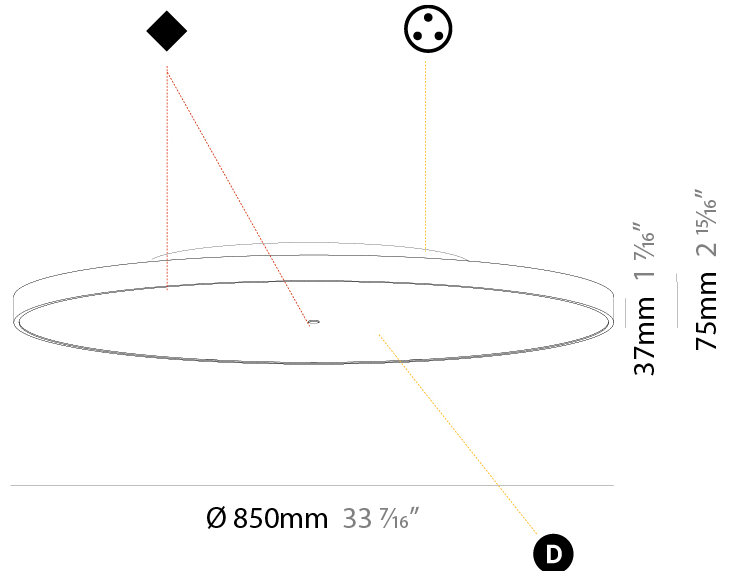

GENERAL

Series: Sign Diva
Subseries: Sign Diva Korona
Partner: Prolicht
Division: Architectural
Installation: Surface
Product Type: Ceiling Surface
Mounting Location: Ceiling
Light Distribution: Direct / Indirect

PHYSICAL

Shape: Round
Diameter (mm): 850
Diameter (in): 33 7/16
Height (mm): 89
Height (in): 3 1/2
Weight (kg): 13.283
Weight (lbs): 29.284
Diffuser: Direct - PMMA - Opal/Micro-Prism/Sparkling Secret/Vintage Industrial / Indirect - White/Yellow/Orange/Red/Blue/Green
Fixture Finish: SSR / BKV / CWI / CRY / HAB / UFT / ITA / RUA / FTG / MYG / LOD / PUS / FRO / FUP / KIA / POP / BLS / SPG / MEY / GOH / CHC / COM / ABZ / JAG / OBR / MOS / ROR
Fixture Material: PMMA / Extruded Aluminum / Steel

ELECTRICAL

Lamp Type: LED (Zhaga Standard)
Input Wattage (W): 96.8
Total Output Wattage (W): 76.8
Dimming: Tri-Mode (Non-Dimming and Phase Dimming (120Vac only) and 0-10V Dimming)
Driver Included: Yes
Driver Location: Integrated
Driver Type: Constant Current - Universal
Driver Class: Class 2
Input Voltage (V): 120 - 277
Constant Current (MA): 600

LED

Color Temperature (°K): 3000 / 3500 / 4000
Max. Delivered Lumen (lm): 11160 / 11388 / 11620
CRI: >90 CRI
Lamp Life (hrs): 50000

OPTICAL

RATINGS AND CERTIFICATIONS

Certified By: Certified for North American Standards
IP rating: IP20

PROJECT
TYPE
SPECIFIER
QUANTITY
DATE