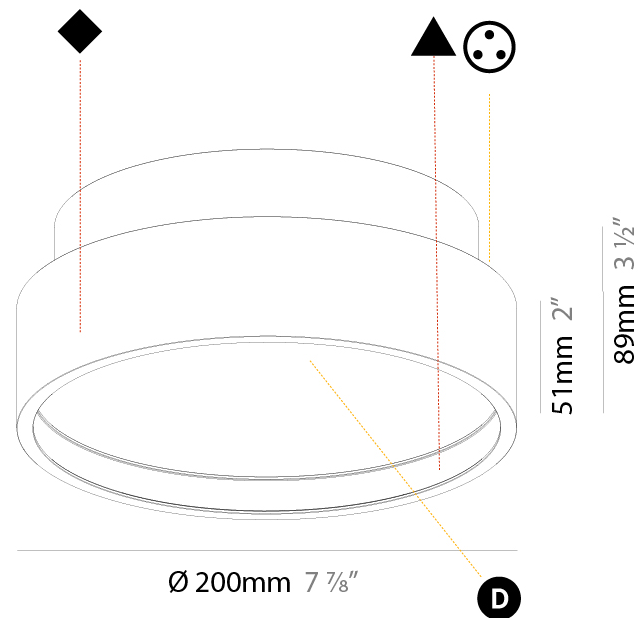

GENERAL

Series: Sign Diva
Subseries: Sign Diva Korona
Partner: Prolicht
Division: Architectural
Installation: Surface
Product Type: Ceiling Surface
Mounting Location: Ceiling
Light Distribution: Direct / Indirect

PHYSICAL

Shape: Round
Diameter (mm): 200
Diameter (in): 7 7/8
Height (mm): 89
Height (in): 3 1/2
Weight (kg): 1.261
Weight (lbs): 2.78
Diffuser: [Direct - PMMA - Opal/Micro-Prism/Sparkling Secret/Vintage Industrial / Indirect - White/Yellow/Orange/Red/Blue/Green](#)
Fixture Finish: [SSR / BKV / CWI / CRY / HAB / UFT / ITA / RUA / FTG / MYG / LOD / PUS / FRO / FUP / KIA / POP / BLS / SPG / MEY / GOH / CHC / COM / ABZ / JAG / OBR / MOS / ROR](#)
Fixture Material: [PMMA / Extruded Aluminum / Steel](#)

ELECTRICAL

Lamp Type: LED (Zhaga Standard)
Input Wattage (W): 12.1
Total Output Wattage (W): 11
Dimming: [Tri-Mode (Non-Dimming and Phase Dimming (120Vac only) and 0-10V Dimming)](#)
Driver Included: Yes
Driver Location: Integrated
Driver Type: Constant Current - Universal
Driver Class: Class 2
Input Voltage (V): 120 - 277
Constant Current (MA): 350

LED

Color Temperature (°K): [3000 / 3500 / 4000](#)
Max. Delivered Lumen (lm): [1100 / 1117 / 1140](#)
CRI: >90 CRI
Lamp Life (hrs): 50000

OPTICAL

RATINGS AND CERTIFICATIONS

Certified By: Certified for North American Standards
IP rating: IP20

PROJECT
TYPE
SPECIFIER
QUANTITY
DATE