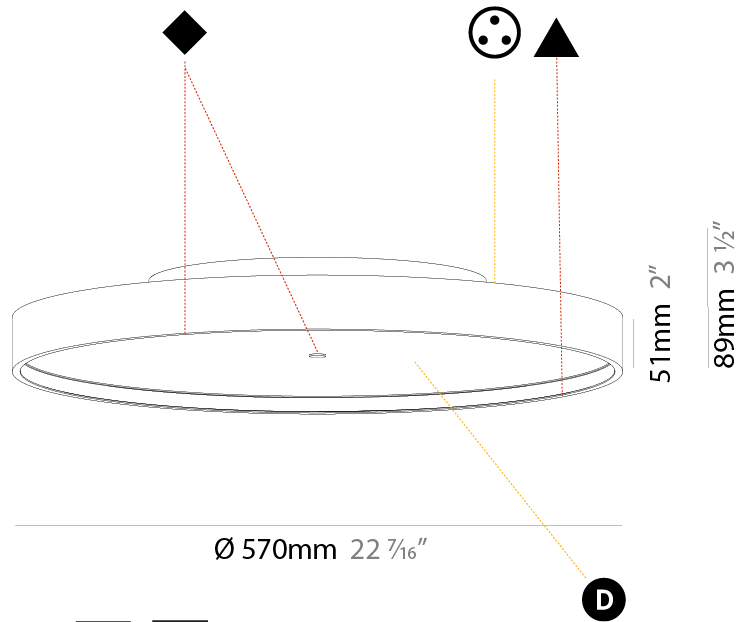

GENERAL

Series: Sign Diva
Subseries: Sign Diva Korona
Partner: Prolicht
Division: Architectural
Installation: Surface
Product Type: Ceiling Surface
Mounting Location: Ceiling
Light Distribution: Direct / Indirect

PHYSICAL

Shape: Round
Diameter (mm): 570
Diameter (in): 22 7/16
Height (mm): 89
Height (in): 3 1/2
Weight (kg): 7.4
Weight (lbs): 16.314
Diffuser: Direct - PMMA - Opal/Micro-Prism/Sparkling Secret/Vintage Industrial / Indirect - White/Yellow/Orange/Red/Blue/Green
Fixture Finish: SSR / BKV / CWI / CRY / HAB / UFT / ITA / RUA / FTG / MYG / LOD / PUS / FRO / FUP / KIA / POP / BLS / SPG / MEY / GOH / CHC / COM / ABZ / JAG / OBR / MOS / ROR
Fixture Material: PMMA / Extruded Aluminum / Steel

ELECTRICAL

Lamp Type: LED (Zhaga Standard)
Input Wattage (W): 58.3
Total Output Wattage (W): 53
Dimming: Tri-Mode (Non-Dimming and Phase Dimming (120Vac only) and 0-10V Dimming)
Driver Included: Yes
Driver Location: Integrated
Driver Type: Constant Current - Universal
Driver Class: Class 2
Input Voltage (V): 120 - 277
Constant Current (MA): 350

LED

Color Temperature (°K): 3000 / 3500 / 4000
Max. Delivered Lumen (lm): 6170 / 6292 / 6420
CRI: >90 CRI
Lamp Life (hrs): 50000

OPTICAL

RATINGS AND CERTIFICATIONS

Certified By: Certified for North American Standards
IP rating: IP20