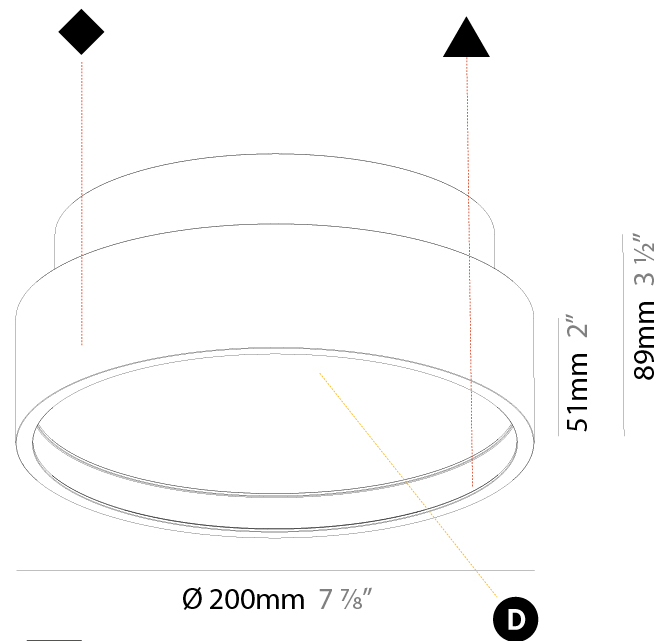

GENERAL

Series: Sign Diva
Subseries: Sign Diva Korona
Partner: Prolicht
Division: Architectural
Installation: Surface
Product Type: Ceiling Surface
Mounting Location: Ceiling
Light Distribution: Direct

PHYSICAL

Shape: Round
Diameter (mm): 200
Diameter (in): 7 7/8
Height (mm): 89
Height (in): 3 1/2
Weight (kg): 1.263
Weight (lbs): 2.784

Diffuser: [PMMA - Opal/Micro-Prism/Sparkling Secret/Vintage Industrial](#)
Fixture Finish: [SSR / BKV / CWI / CRY / HAB / UFT / ITA / RUA / FTG / MYG / LOD / PUS / FRO / FUP / KIA / POP / BLS / SPG / MEY / GOH / CHC / COM / ABZ / JAG / OBR / MOS / ROR](#)
Fixture Material: [PMMA / Extruded Aluminum / Steel](#)

ELECTRICAL

Lamp Type: LED (Zhaga Standard)
Input Wattage (W): 12.1
Total Output Wattage (W): 11
Dimming: [Tri-Mode (Non-Dimming and Phase Dimming (120Vac only) and 0-10V Dimming)](#)
Driver Included: Yes
Driver Location: Integrated
Driver Type: Constant Current - Universal
Driver Class: Class 2
Input Voltage (V): 120 - 277
Constant Current (MA): 350

LED

Color Temperature (°K): [3000 / 3500 / 4000](#)
Max. Delivered Lumen (lm): 1040 / 1054 / 1080
CRI: >90 CRI
Lamp Life (hrs): 50000

OPTICAL

RATINGS AND CERTIFICATIONS

Certified By: Certified for North American Standards
IP rating: IP20