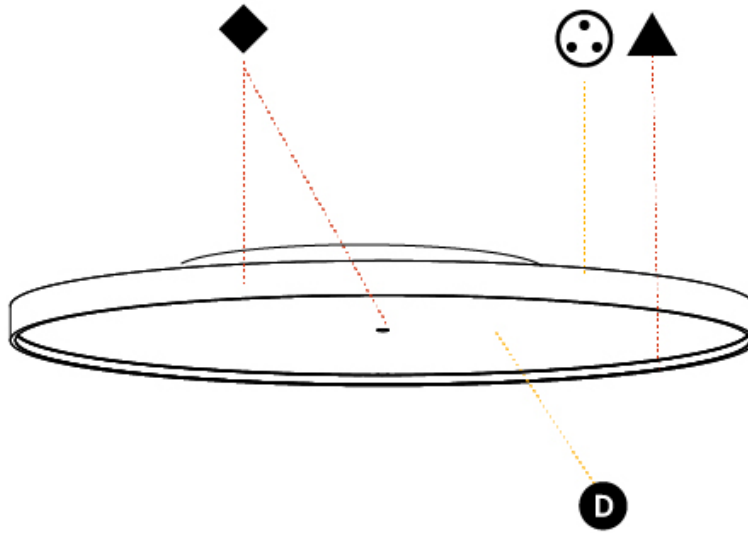

SIGN DIVA KORONA SURFACE

A3D099-

PROJECT _____

TYPE _____

SPECIFIER _____

QUANTITY _____

DATE _____